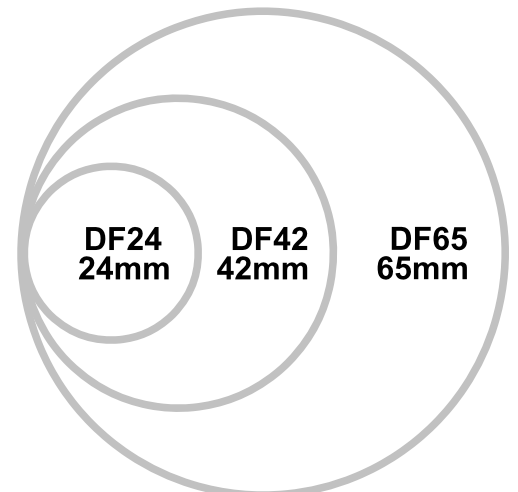

## StampStore DF Series Stamp Size Chart

Print this chart in A4 size with NO scaling to see the actual stamp sizes.  
When choosing a size, allow approximately 2 mm clearance to the edge of the stamp

www.stamps.net.au Ph. 1300 782 671