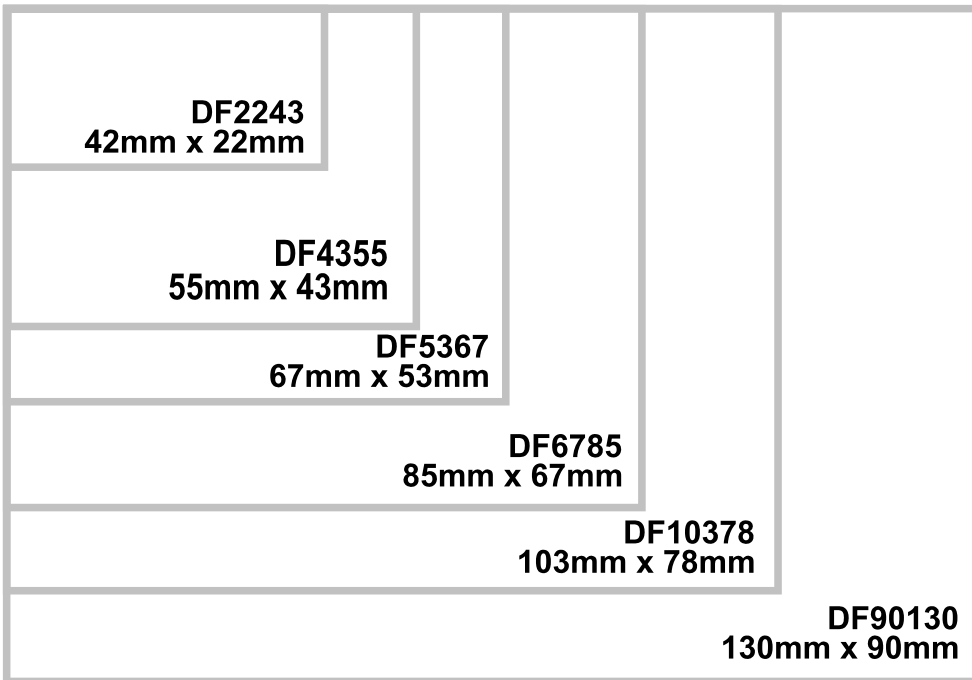

## StampStore DF Series Stamp Size Chart

Print this chart in A4 size with NO scaling to see the actual stamp sizes.  
When choosing a size, allow approximately 2 mm clearance to the edge of the stamp

www.stamps.net.au Ph. 1300 782 671