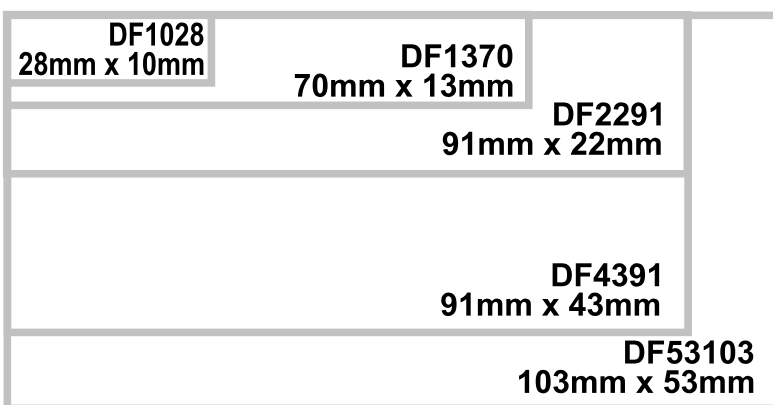

## StampStore DF Series Stamp Size Chart

Print this chart in A4 size with NO scaling to see the actual stamp sizes.  
When choosing a size, allow approximately 2 mm clearance to the edge of the stamp

www.stamps.net.au Ph. 1300 782 671