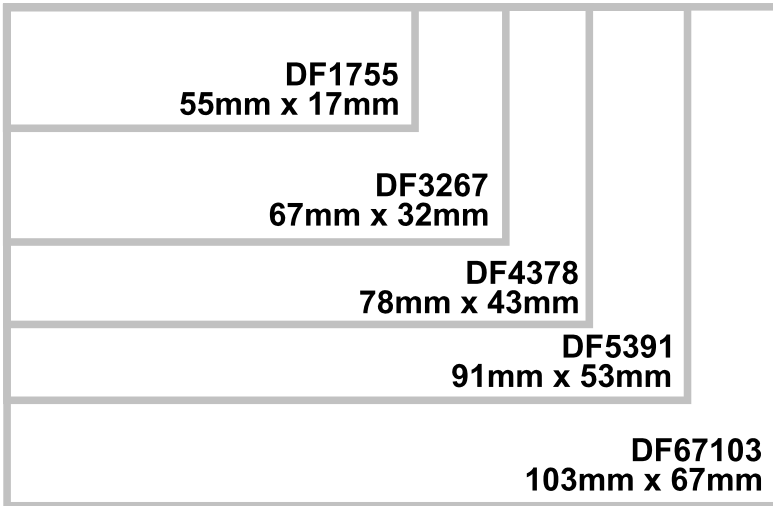

## StampStore DF Series Stamp Size Chart

Print this chart in A4 size with NO scaling to see the actual stamp sizes.  
When choosing a size, allow approximately 2 mm clearance to the edge of the stamp

www.stamps.net.au Ph. 1300 782 671