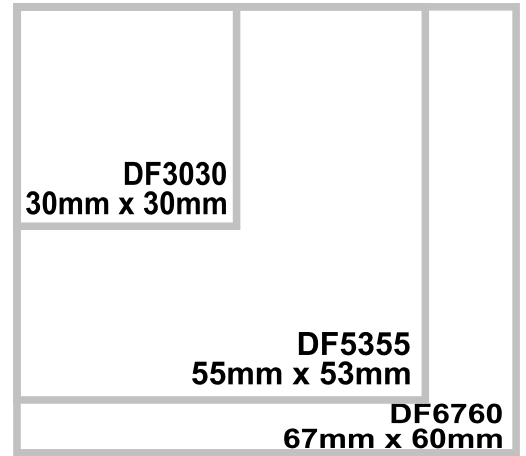

## StampStore DF Series Stamp Size Chart

Print this chart in A4 size with NO scaling to see the actual stamp sizes.  
When choosing a size, allow approximately 2 mm clearance to the edge of the stamp

www.stamps.net.au Ph. 1300 782 671