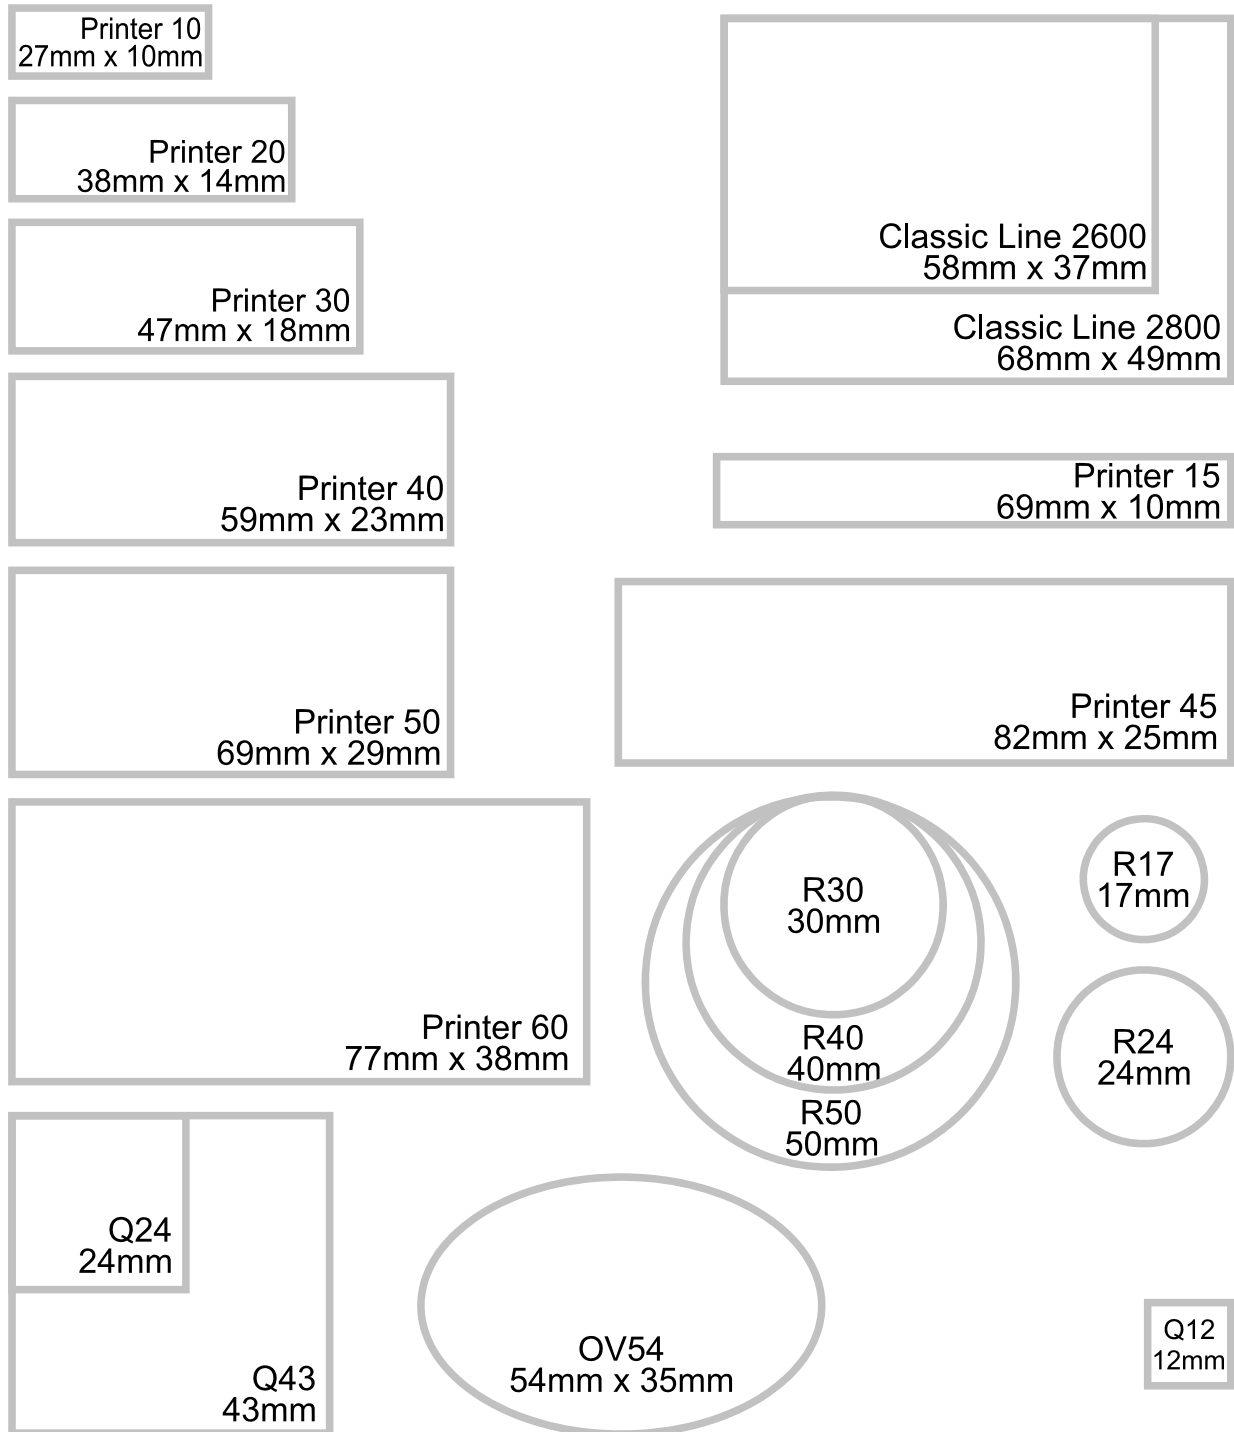

Colop Stamp Size Chart

Print this chart in A4 size with NO scaling to see the actual stamp sizes.
When choosing a size, allow approximately 2 mm clearance to the edge of the stamp

www.stamps.net.au Ph. 1300 782 671