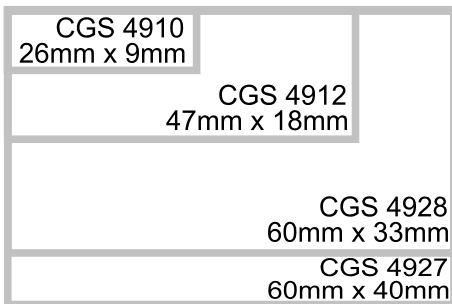

StampStore CGS Series Stamp Size Chart

Print this chart in A4 size with NO scaling to see the actual stamp sizes.
When choosing a size, allow approximately 2 mm clearance to the edge of the stamp
www.stamps.net.au Ph. 1300 782 671