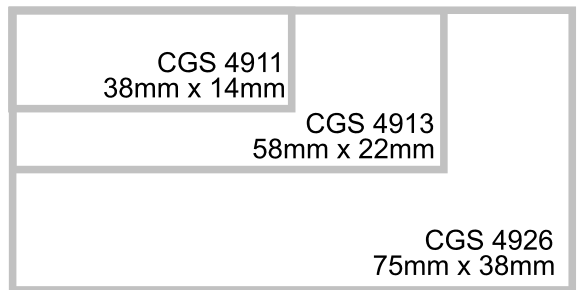

StampStore CGS Series Stamp Size Chart

Print this chart in A4 size with NO scaling to see the actual stamp sizes.
When choosing a size, allow approximately 2 mm clearance to the edge of the stamp
www.stamps.net.au Ph. 1300 782 671